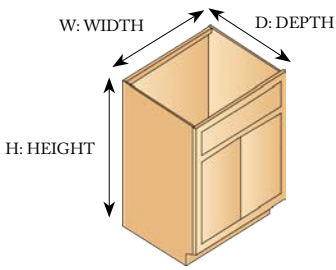

D: All vanities available in either 18" or 21" depths, unless noted.

VANITY SINK WITH DRAWER STACK

H	34-1/2"	 Left Right 2 working drawers
W	24" R or L	
	30" R or L	

H	34-1/2"	 Left Right 2 working drawers
W	36" Butt R or L	
	W	42" Butt R or L

H	34-1/2"	 Butt doors - 6 working drawers 60" - 2 bowl, 1 drawer stack 60" - 2 bowl, 1 drawer stack
W	48" Butt	
	60" Butt	
W	60" - 2 bowl, 1 drawer stack	

VANITY LINEN CABINET

H	84"	 3 working drawers
W	18" R or L	
	24" Butt	