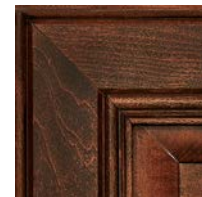

OPTIONS

END STYLES

Signature vanities are standard with matching wood ends. Decorative raised wood ends are also available.

Standard Wood End

Decorative End

TOE BASE STYLES

Signature vanities are standard with 4-1/2" tall toe kick and finished wood kick plate. Furniture toe or post feet styling are also available.

Standard Toe Kick

Furniture Toe Kick

Post Feet

STAINS

Finishes shown on maple or cherry wood samples. Many other finishes are available but not shown due to size constraints.

BARNWOOD

BOURBON

CABERNET