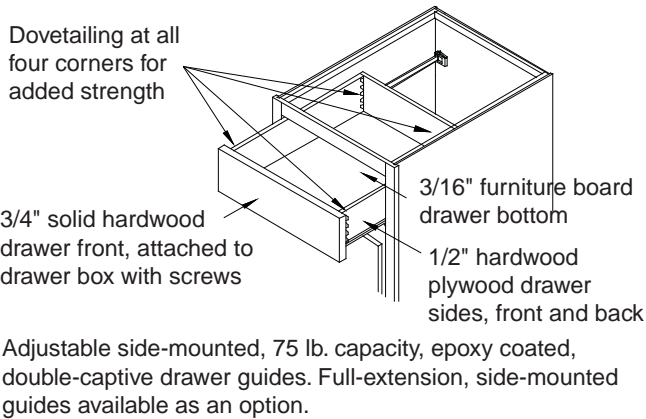

Drawer Construction

STYLE	ABBR
BAYSIDE MAPLE	(BYM)
LIBERTY MAPLE SQUARE	(LMS)
LIBERTY MAPLE ARCH	(LMA)
OAKRIDGE SQUARE	(ORS)
OAKRIDGE ARCH	(ORA)
VALLEY OAK	(VLO)
CUMBERLAND MAPLE	(CB)
HEARTLAND MAPLE	(HM)
METRO MAPLE	(MTM)
WOODFORD MAPLE	(WF)
SEASCAPE	(SE)