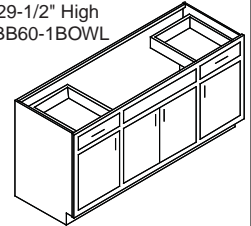

Vanity Basin Bases
29-1/2" High
VBB60-1BOWL