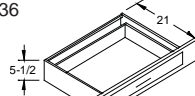

Knee Drawer
KD36