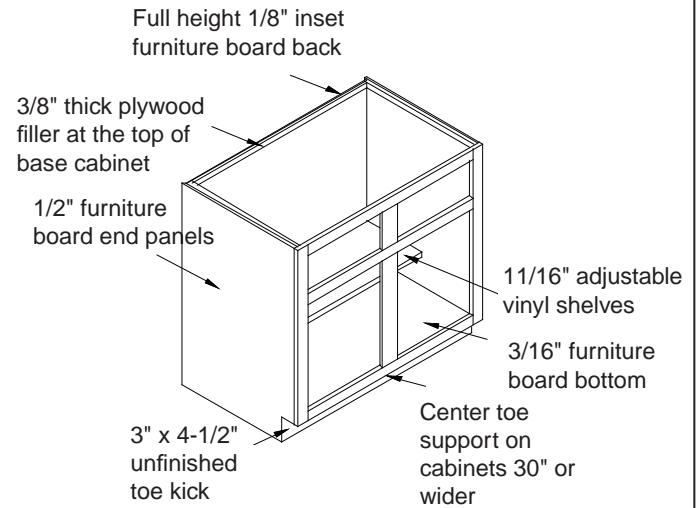

Base Cabinet Construction